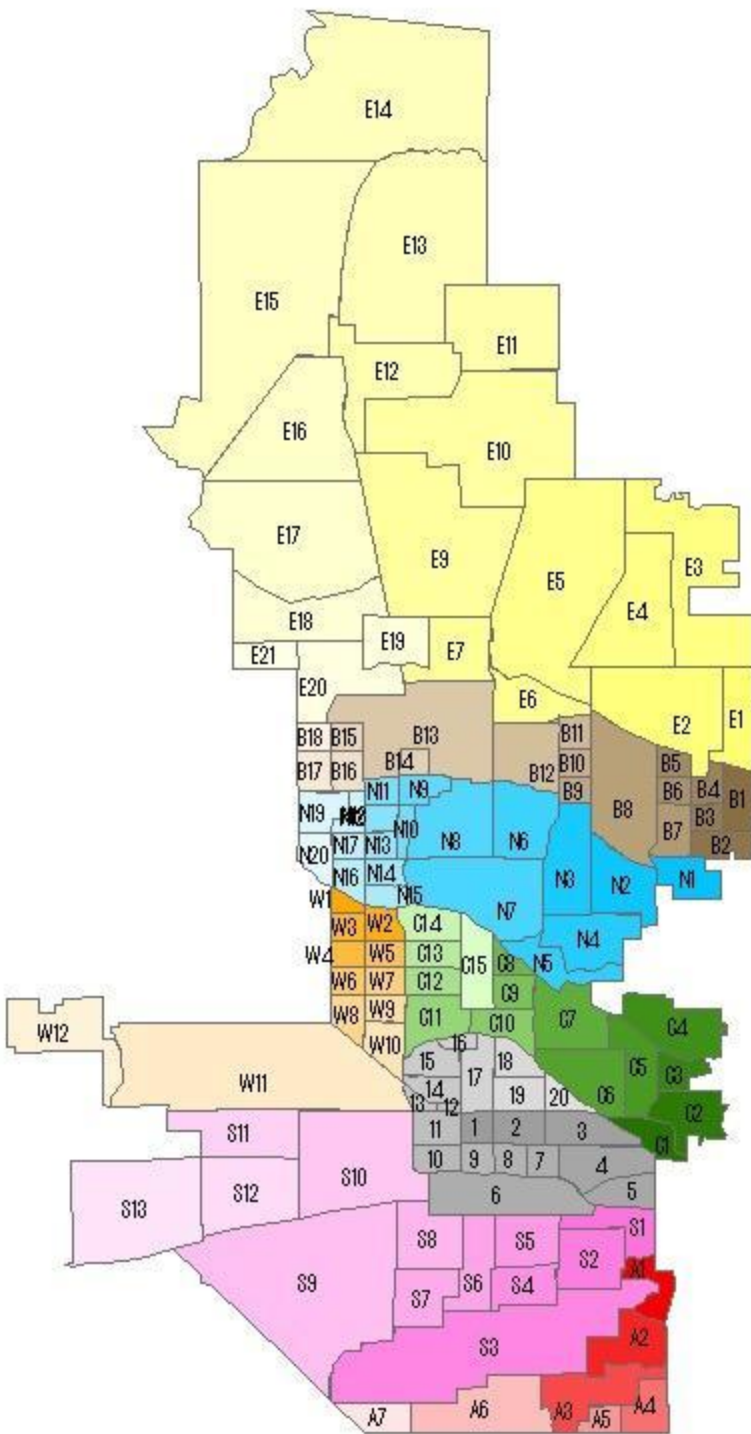

126 Neighborhoods of Phoenix

a different look at municipal planning and identity

Central

- 1 Downtown
- 2 East Garfield
- 3 Van Buren
- 4 Sky Harbor
- 5 Southbank
- 6 Rio Salado
- 7 Sky Harbor Center
- 8 Barrios Unidos
- 9 Grant Park
- 10 Central City South
- 11 Capitol Mall
- 12 Story Village
- 13 Grand Central
- 14 Encanto Park
- 15 Westwood
- 16 Melrose
- 17 Midtown
- 18 Longview
- 19 Coronado
- 20 Creighton Park

West Valley

- W1 Newcastle Park
- W2 Alta Vista
- W3 Manzanita
- W4 Dutchtown
- W5 North Glen
- W6 West Pradera
- W7 Ocotillo
- W8 Alhambra
- W9 Cordova
- W10 Granada
- W11 Maryvale
- W12 West Pendergast

Bell Road

- B1 Kierland
- B2 Desert Shadows
- B3 Desert Springs
- B4 North Ranch
- B5 Triple Crown
- B6 Desert Horizon
- B7 Sunrise Park
- B8 Paradise Valley
- B9 Palomino
- B10 Campo Bello
- B11 Sunset Point
- B12 Echo Hills
- B13 Deer Valley
- B14 Meadow Village
- B15 Park Meadows
- B16 North Mirage
- B17 Bellair
- B18 Piute

North Exurbs

- E1 Paradise Ridge
- E2 Desert Ridge
- E3 Lone Mountain
- E4 Tatum Highlands
- E5 East Cave Creek
- E6 Scarlett Canyon
- E7 Pinnacle Peak
- E9 West Cave Creek
- E10 Desert Hills
- E11 Circle Mountain
- E12 Anthem
- E13 New River
- E14 Table Mesa
- E15 Pleasant Heights
- E16 Pioneer Park
- E17 Skunk Heights
- E18 Stetson Hills
- E19 Happy Valley
- E20 Adobe Highlands
- E21 Saddleback Hill